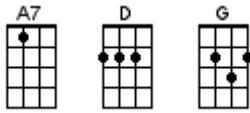

Bad Moon Rising - John Fogerty 1969

Strum: See intro and see chorus

INTRO: / 1 2 / 1 2 /

[D] / [A7][G] / [D] / [D] /
↓ ↓ ↑ ↑ ↓ ↓ / ↓ ↓ ↓ ↓ / ↓ ↓ ↑ ↑ ↓ ↓ / ↓ ↓ ↑ ↑ ↓ ↓ / - **intro and verses**

[D] I see the **[A7]** bad **[G]** moon a-**[D]**risin' **[D]**
[D] I see **[A7]** trouble **[G]** on the **[D]** way **[D]**
[D] I see **[A7]** earth-**[G]**quakes and **[D]** lightnin' **[D]**
[D] I see **[A7]** bad **[G]** times to-**[D]**day **[D]**

CHORUS: ↓ ↓ ↑ ↑ ↓ ↓
[G] Don't go around tonight
Well it's **[D]** bound to take your life
[A7] There's a **[G]** bad moon on the **[D]** rise **[D]**

↓ ↓ ↑ ↑ ↓ ↓ / ↓ ↓ ↓ ↓ / ↓ ↓ ↑ ↑ ↓ ↓ / ↓ ↓ ↑ ↑ ↓ ↓ /
[D] I hear **[A7]** hurri-**[G]**canes a-**[D]**blowin' **[D]**
[D] I know the **[A7]** end is **[G]** comin' **[D]** soon **[D]**
[D] I fear **[A7]** rivers **[G]** over-**[D]**flowin' **[D]**
[D] I hear the **[A7]** voice of **[G]** rage and **[D]** ruin **[D]**

CHORUS: ↓ ↓ ↑ ↑ ↓ ↓
[G] Don't go around tonight
Well it's **[D]** bound to take your life
[A7] There's a **[G]** bad moon on the **[D]** rise **[D]**

INSTRUMENTAL: ↓ ↓ ↑ ↑ ↓ ↓ / ↓ ↓ ↓ ↓ / ↓ ↓ ↑ ↑ ↓ ↓ / ↓ ↓ ↑ ↑ ↓ ↓ /
[D] I hear **[A7]** hurri-**[G]**canes a-**[D]**blowin' **[D]**
[D] I know the **[A7]** end is **[G]** comin' **[D]** soon **[D]**

CHORUS: ↓ ↓ ↑ ↑ ↓ ↓
Well **[G]** don't go around tonight
Well it's **[D]** bound to take your life
[A7] There's a **[G]** bad moon on the **[D]** rise **[D]**

[G] Don't go around tonight
Well it's **[D]** bound to take your life
[A7] There's a **[G]** bad moon on the **[D]** rise **[D]** ↓