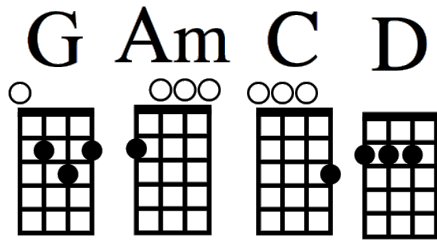

Fire and Rain- by James Taylor

Intro:

1 2/1 2/1 2 3 4

C/D/G

[G]Just yesterday [Am]morning, they let me [C]know you were [G]gone
[G]Suzanne, the [Am]plans they made put an [C]end to you
[G]I walked out this [Am]morning and I [C]wrote down this [G]song
[G]I just can't [Am]remember who to [C]send it to

Chorus:

[C]I've seen [D]fire and I've seen [G]rain.
I've seen [C]sunny days that I [D]thought would never [G]end
I've seen [C]lonely times when I [D]could not find a [G]friend,
But [C]I always thought that I'd see you [G]again