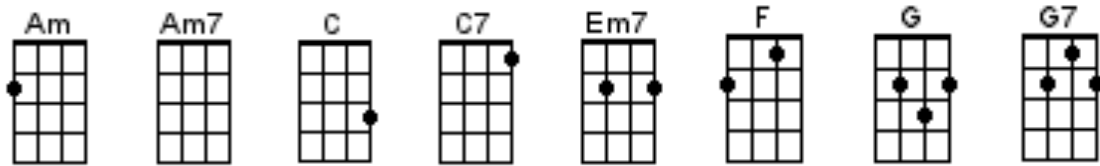

Have You Ever Seen the Rain – By John Fogerty

Strum: ↓↓↑↓↓↑ (unless otherwise noted)

Intro: Can add ↓↑↓ as pickup to first [Am] and first [C]

[Am] [F] [C] [C]↓ [Em7]↑ [Am]↑ [Am]↑ [G]↓
 [C] [C]↓ [Em7]↑ [Am]↑ [Am]↑ [G]↓

[F] I wanna [G7] know, have you [C] ↓↓ ever [Em7] ↓↓ seen the [Am] ↓↓ rain [G] ↓↓
 [F] I wanna [G7] know, have you [C] ↓↓ ever [Em7] ↓↓ seen the [Am] ↓↓ rain [G] ↓↓
 [F] Comin' [G7] down on a sunny [C] day [G7]