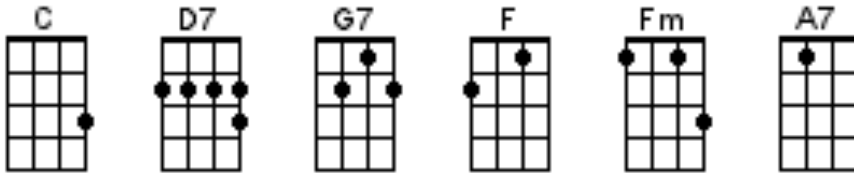

It's Party Time by Tommy Anderson

Strum: ↓↑↓↑↓↑

Intro: [1, 2, 3, 4] [C][C][D7][D7][G7][G7][C][C]

[C] See how them cats a-playing
[D7] Dig that crazy jive
[G7] They got all the girls a-dancing
[C] ↓ It's party time tonight!

[C] See how the moon's a shining
[D7] In the dark blue sky
[G7] Sunrise won't be here for hours
[C] ↓ It's party time tonight!

[F] The moon shines bright and
[Fm] The mood is right and
[C] It's you and [A7] me and
[D7] Our parents are fast [G7] asleep so

[C] Let's dance real close baby
[D7] And hold me tight
[G7] Whisper in my ear, baby
[C] ↓ It's party time tonight

[C] Let's dance real close baby
[D7] And hold me tight
[G7] Whisper in my ear, baby
[C] ↓ It's party time tonight

[F] The moon shines bright and
[Fm] The mood is right and
[C] It's you and [A7] me and
[D7] Our parents are fast [G7] asleep so

[C] Let's dance real close baby
[D7] And hold me tight
[G7] Whisper in my ear, baby
[C] ↓ It's party time tonight! [C] ↓