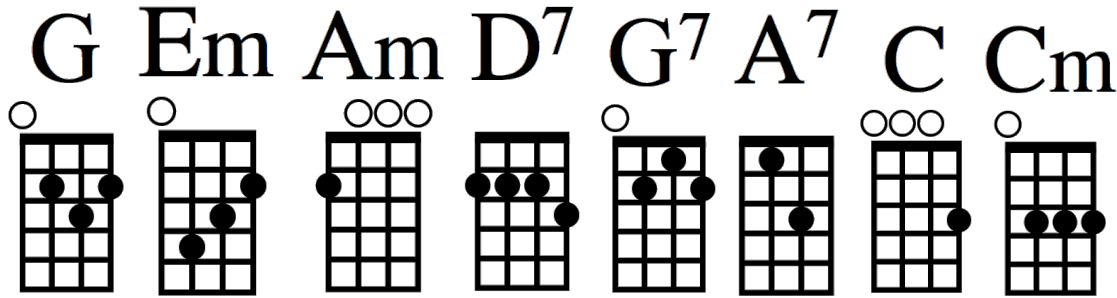

L-O-V-E by Milt Gabler and Bert Kaempfert

Strum: ↓↑↑↓↑

[G] L is [Em] for the way you [Am] look at [D7] me
[Am] O is [D7] for the only [G] one I see
[G7] V is very, very [C] extraordinary
[A7] E is even more than [D7] ↓ anyone that you adore and

[G] Love is [Em] all that I can [Am] give to [D7] you
[Am] Love is [D7] more than just a [G] game for two
[G7] Two in love can make it
[C] ↓ Take my heart and [Cm] ↓ please don't break it
[G] Love was [D7] made for me and [G] you [D7]

[G] L is [Em] for the way you [Am] look at [D7] me
[G] L is [Em] for the way you [Am] look at [D7] me

[G] L is [Em] for the way you [Am] look at [D7] me
[Am] O is [D7] for the only [G] one I see
[G7] V is very, very [C] extraordinary
[A7] E is even more than [D7] ↓ anyone that you adore and