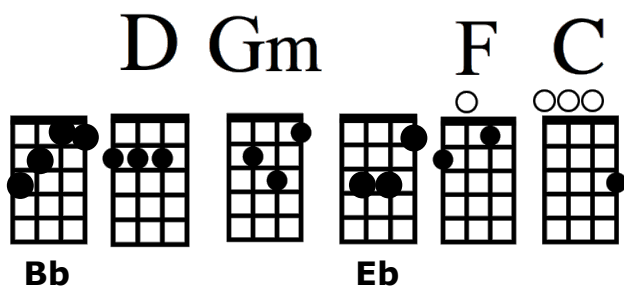

Made You Look by Luis Federico Vindver Arosa, Meghan Trainor & Sean Maxwell Douglas

Strum: ↓↓↑↑↓↑ or ↓X↑↑↓↑

I could have my **[Bb]** Gucci on, I could wear my **[D]** Louis **[Gm]** Vuitton
But even with **[Eb]** nothin' on, **[F]** bet I made you **[Bb]** look (I made you look) **[Bb]**

[Bb] I'll make you double take soon as I walk away
[Bb] Call up your chiropractor just in case your neck break
[Eb] Ooh, tell me **[F]** what you, what you, what you gon' **[Bb]** do, **[Bb]**

[Bb] 'Cause I'm 'bout to make a scene, double up that sunscreen
[Bb] I'm 'bout to turn the heat up, gonna make your glasses steam
[Eb] Ooh, tell me **[F]** what you, what you, what you gon' **[Bb]** do