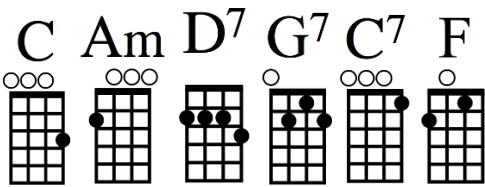

Smokey The Bear by Steve Nolan and Jack Rollins

Picking Pattern first 4 lines

A |---2-----2-----2-----2---|
 E |---1-----1-----1-----1---|
 C |-T----T----T----T-----|
 G |-----|
 | 1 & 2 & 3 & 4 & |

Picking Pattern for last line of each stanza

A |--2-----2-----2-----2---|
 E |--1-----1-----1-----1---|
 C |--T-----T-----T-----T---|
 G |-----|
 | [D7] [G7] [C] [C] |

Intro: [C] [C]

With [C] a Ranger's hat and shovel and a pair of dungarees
 You will find him in the [Am] forest always [D7] sniffin' at the [G7] breeze
 People [C] stop and pay [C7] attention when he [F] tells 'em to [D7] beware,
 'Cause [C] everybody [Am] knows that he's
 The [D7] fire-pre -[G7] ventin' [C] bear [C]

[F] Smokey the Bear, **[C]** Smokey the Bear
[F] Prowlin' and a **[C]** growlin' and a **[D7]** sniffin' the **[G7]** air
[C] He can find a **[C7]** fire be **[F]** fore it starts to **[D7]** flame
That's **[C]** why they call him **[Am]** Smokey,
That was **[D7]** how he **[G7]** got his **[C]** name **[C]**