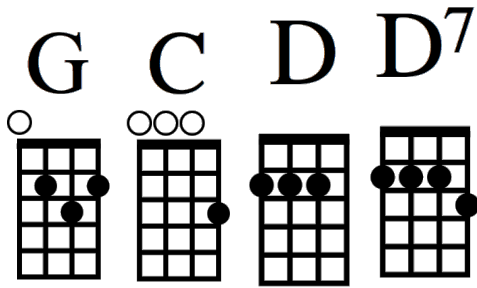

SPEED OF LONELINESS By JOHN PRINE

Strum: Touch ↓ ↑ Touch ↓ ↑

Intro: / 1, 2, 3, 4/ [G] [G] [C] [C] [D] [D] [G] [G] - Repeat

[G] You come home late and you come home [C] early
[D] You come on big when you're feeling [G] small
[G] You come home straight and you come home [C] curly
[D] Sometimes you [D7] don't come home at [G] all

[G] So what in the world's come [C] over you
[D] And what in heaven's name have you [G] done
[G] You've broken the speed of the sound of [C] loneliness
[D] You're out there [D7] running just to be on the [G] run

[G] Well I got a heart that burns with a [C] fever
[D] And I got a worried and a jealous [G] mind
[G] How can a love that'll last [C] forever
[D] Get [D7] left so far [G] behind

[G] So what in the world's come [C] over you
[D] And what in heaven's name have you [G] done
[G] You've broken the speed of the sound of [C] loneliness
[D] You're out there [D7] running just to be on the [G] run

[G] So what in the world's come [C] over you
[D] And what in heaven's name have you [G] done
[G] You've broken the speed of the sound of [C] loneliness
[D] You're out there [D7] running just to be on the [G] run
[D] You're out there [D7] running just to be on the [G] run
[D] You're out there running just to be on the [G] ↓ run ↓ ↑ ↓ ↑ ↓ ↑ [G] ↓ [D] ↓ [G] ↓