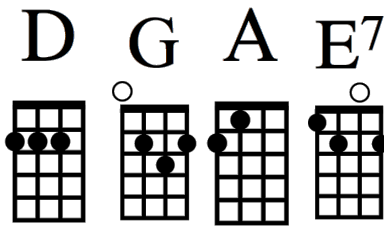

THE IOWA WALTZ – Greg Brown

INTRO: /D/Db/D/G/D/A/D/D/ - 1 strum pattern/chord

Strum: ↓↓↑↓

Db (Below – bar whole 1st fret)

[D]Home [Db]in the [D]midst of the [G]corn,
The [D]middle of the US[A]A [Db]
[D]Here's [Db]where [D] I was [G]born,
And [D]here's where I'm [A]goin' to [D]stay[D]

Chorus:

[G]Iowa, [D]Iowa,
[E7]Winter, spring, summer and [A]fall [Db]
[D] Come and [Db]see, [D]come dance with [G]me,
To the [D]beautiful [A]Iowa [D]Waltz [D]

[D]We take care of our [Db]own, take [D]care of our [G]young,
Make [D]hay while the sun [A]shines. [Db]
[D]Growing our [Db]crops, [D]singing our [G]songs,
And [D]planting un-[A]til harvest [D]time [D]

Chorus:

[G]Iowa, [D]Iowa,
[E7]Winter, spring, summer and [A]fall [Db]
[D] Come and [Db]see, [D]come dance with [G]me,
To the [D]beautiful [A]Iowa [D]Waltz [D]

[G]Iowa, [D]Iowa,
[E7]Winter, spring, summer and [A]fall [Db]
[D] Come and [Db]see, [D]come dance with [G]me,
To the [D]beautiful [A]Iowa [D]Waltz [D]